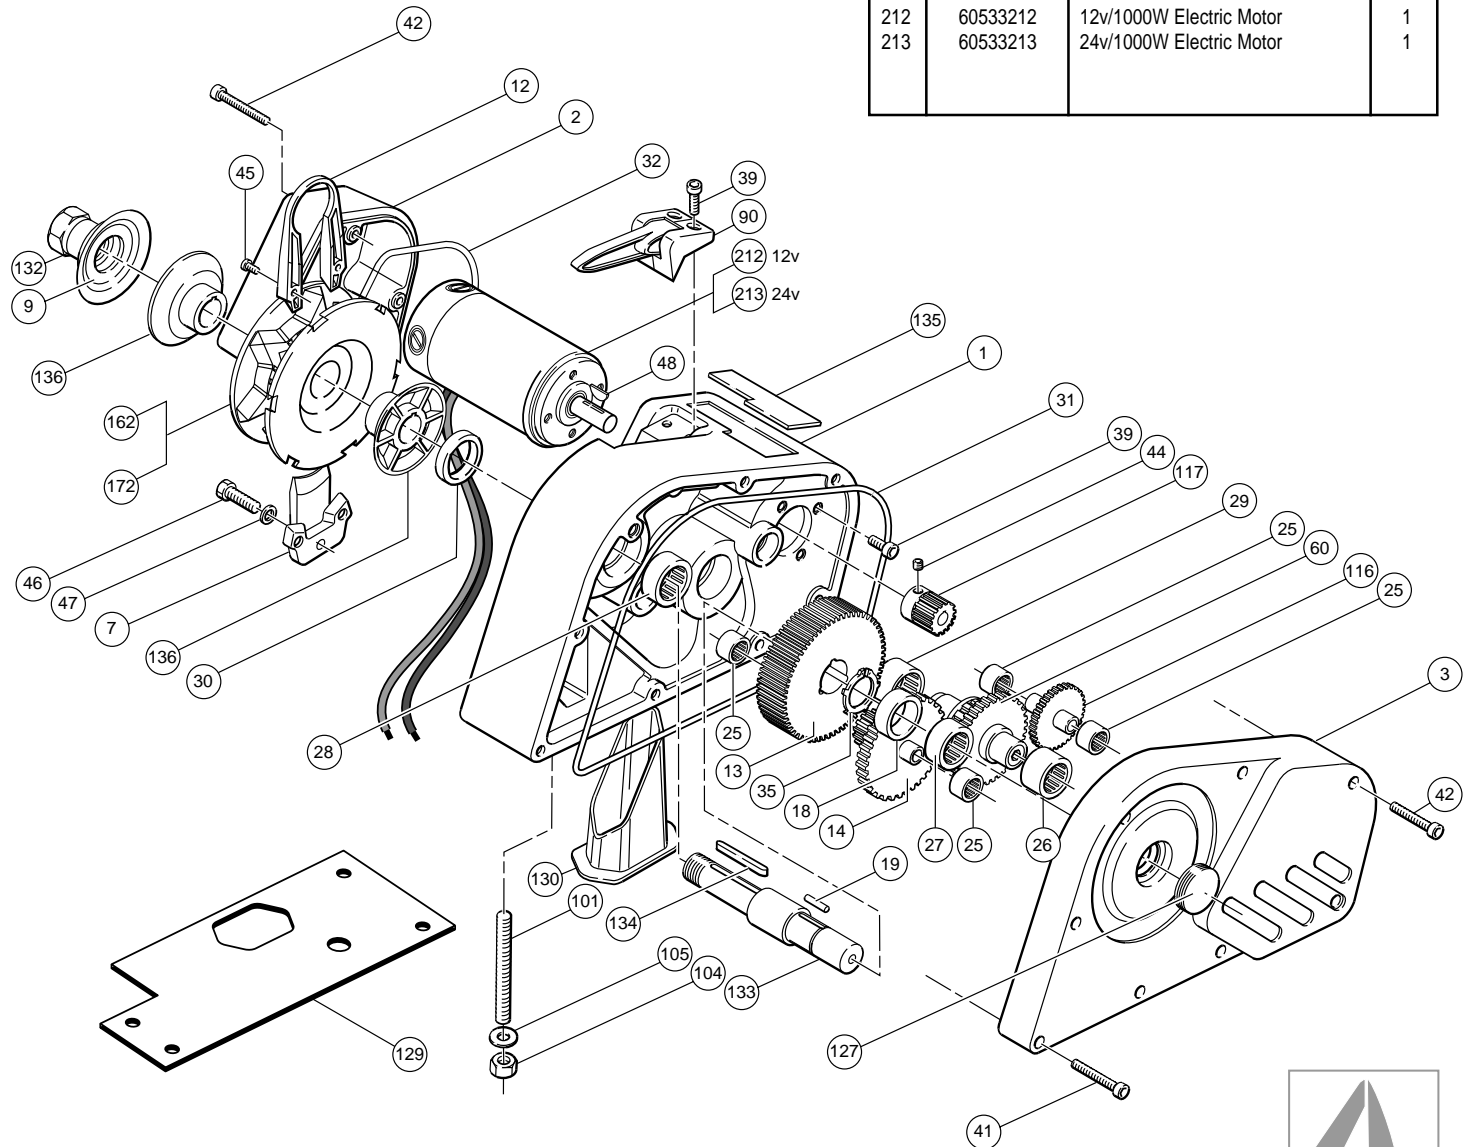

● Parts

● Bauteile

● Pièces

● Piezas

● Parti

● Delar

Item No.	Part or Spares Number	Description	Qty.
1	531-001	Maincase	1
2	531-002	Motor Cover	1
3	531-003	Geartrain Cover	1
7	6053107	Fleming Support	1
9	531-009	Clutch Operating Nut Trim	1
12	6053112	Fleming	1
13	531-013	Mainshaft Gear	1
14	531-014	3rd Compound Gear Assembly	1
18	6053118	Mainshaft Spacer (Inc. 27,28 & 30)	1
19	531-019	Drive Roller	3
25	6053125	Bearing (Inc. 26)	4
26	52020-032	Bearing	1
27	531-027	Bearing	1
28	531-028	Bearing	1
29	6053129	Clutch Bearing	1
30	531-030	Seal	1
31	6053131	'O' Ring Seal (Inc. 32)	1
32	531-032	'O' Ring Seal	1
35	531-035	External Circlip	1
39	531-039	Socket Screw	6
41	520-038	Socket Screw	6
42	531-042	Socket Screw	5
44	531-044	Grub Screw	1
45	445-074	Pan Head Screw	2
46	531-046	Bolt	1
47	445-030	Washer	1
48	445-037	Woodruff Key	1
60	531-060	2nd Compound Gear Assembly	1
90	6053190	Rode Management Module	1
101	520-041	Screwed All Threads	4
104	520-042	Standard Nut	4
105	520-043	Standard Washer	4
116	531-116	1st Compound Gear Assembly	1
117	531-117	Motor Pinion Gear	1
127	532-127	End Cover Seal	1
129	531-129	Base Mat	1
130	6053130	Chain Pipe Sleeve	1
132	536-132	Gipsy Lock Nut	1
133	536-133	Mainshaft	1
134	536-134	Key	1
135	536-135	Nameplate	1
136	536-136	Clutch Cone	2
162	60531RC162	Rope/Chain (RC162) Gipsy	1
172	60531RC172	Rope/Chain (RC172) Gipsy	1

Item No.	Part or Spares Number	Description	Qty.
212	60533212	12v/1000W Electric Motor	1
213	60533213	24v/1000W Electric Motor	1